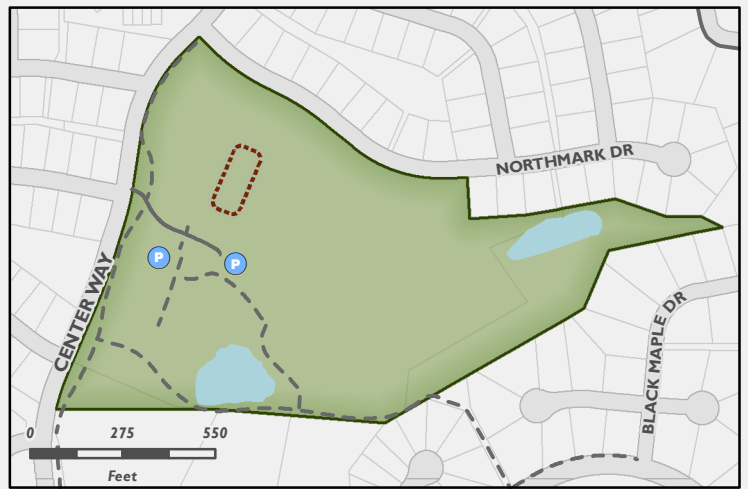

1) Flying Cloud Drive Dog Park
7171 Flying Cloud Drive
(Year-Round)

2) Nesbitt Park Preserve
8641 Center Way
(April - October)

3) Homeward Hills Park
12000 Silverwood Dr
(April - October)

4) Edenvale Park
7200 Edenvale Blvd
(April - October)

5) Crestwood Park
9780 Dell Rd
(April - October)

6) Staring Lake Park
13800 Pioneer Trl
(April - December)

City of Eden Prairie Off-Leash Dog Parks

Legend

- 1 Dog Park Location
- Park Boundary
- Off-Leash Area
- P Parking

- Sidewalk
- General Trail
- LRT Trail
- Unpaved Trail

edenprairie.org